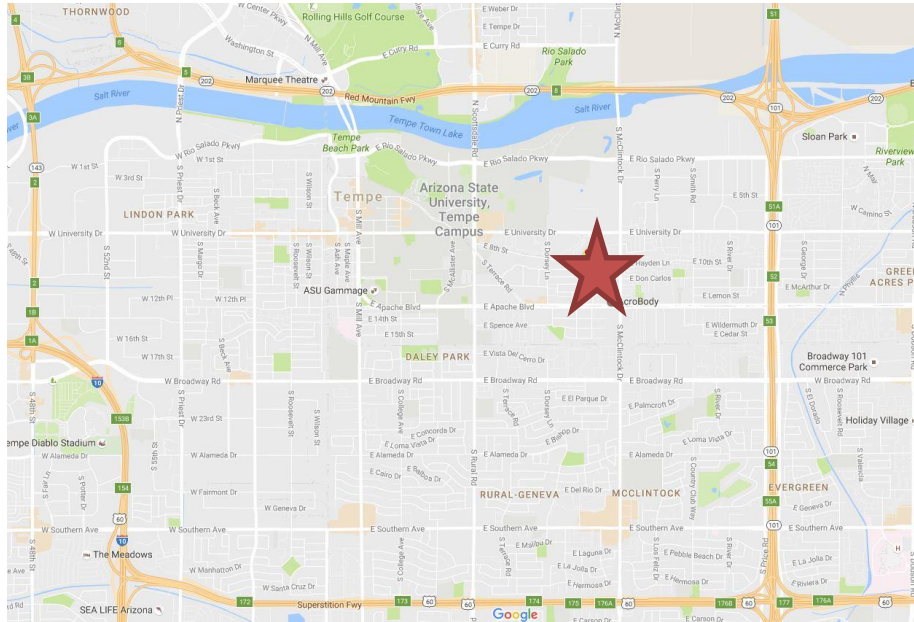

Parking / Entrance Location:

1520 E 8th St,
Tempe, AZ 85281

Zoomed In Map